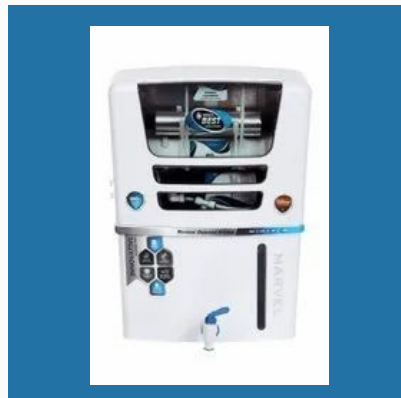

RO System Marvel
RO+UV+UF+Mineral